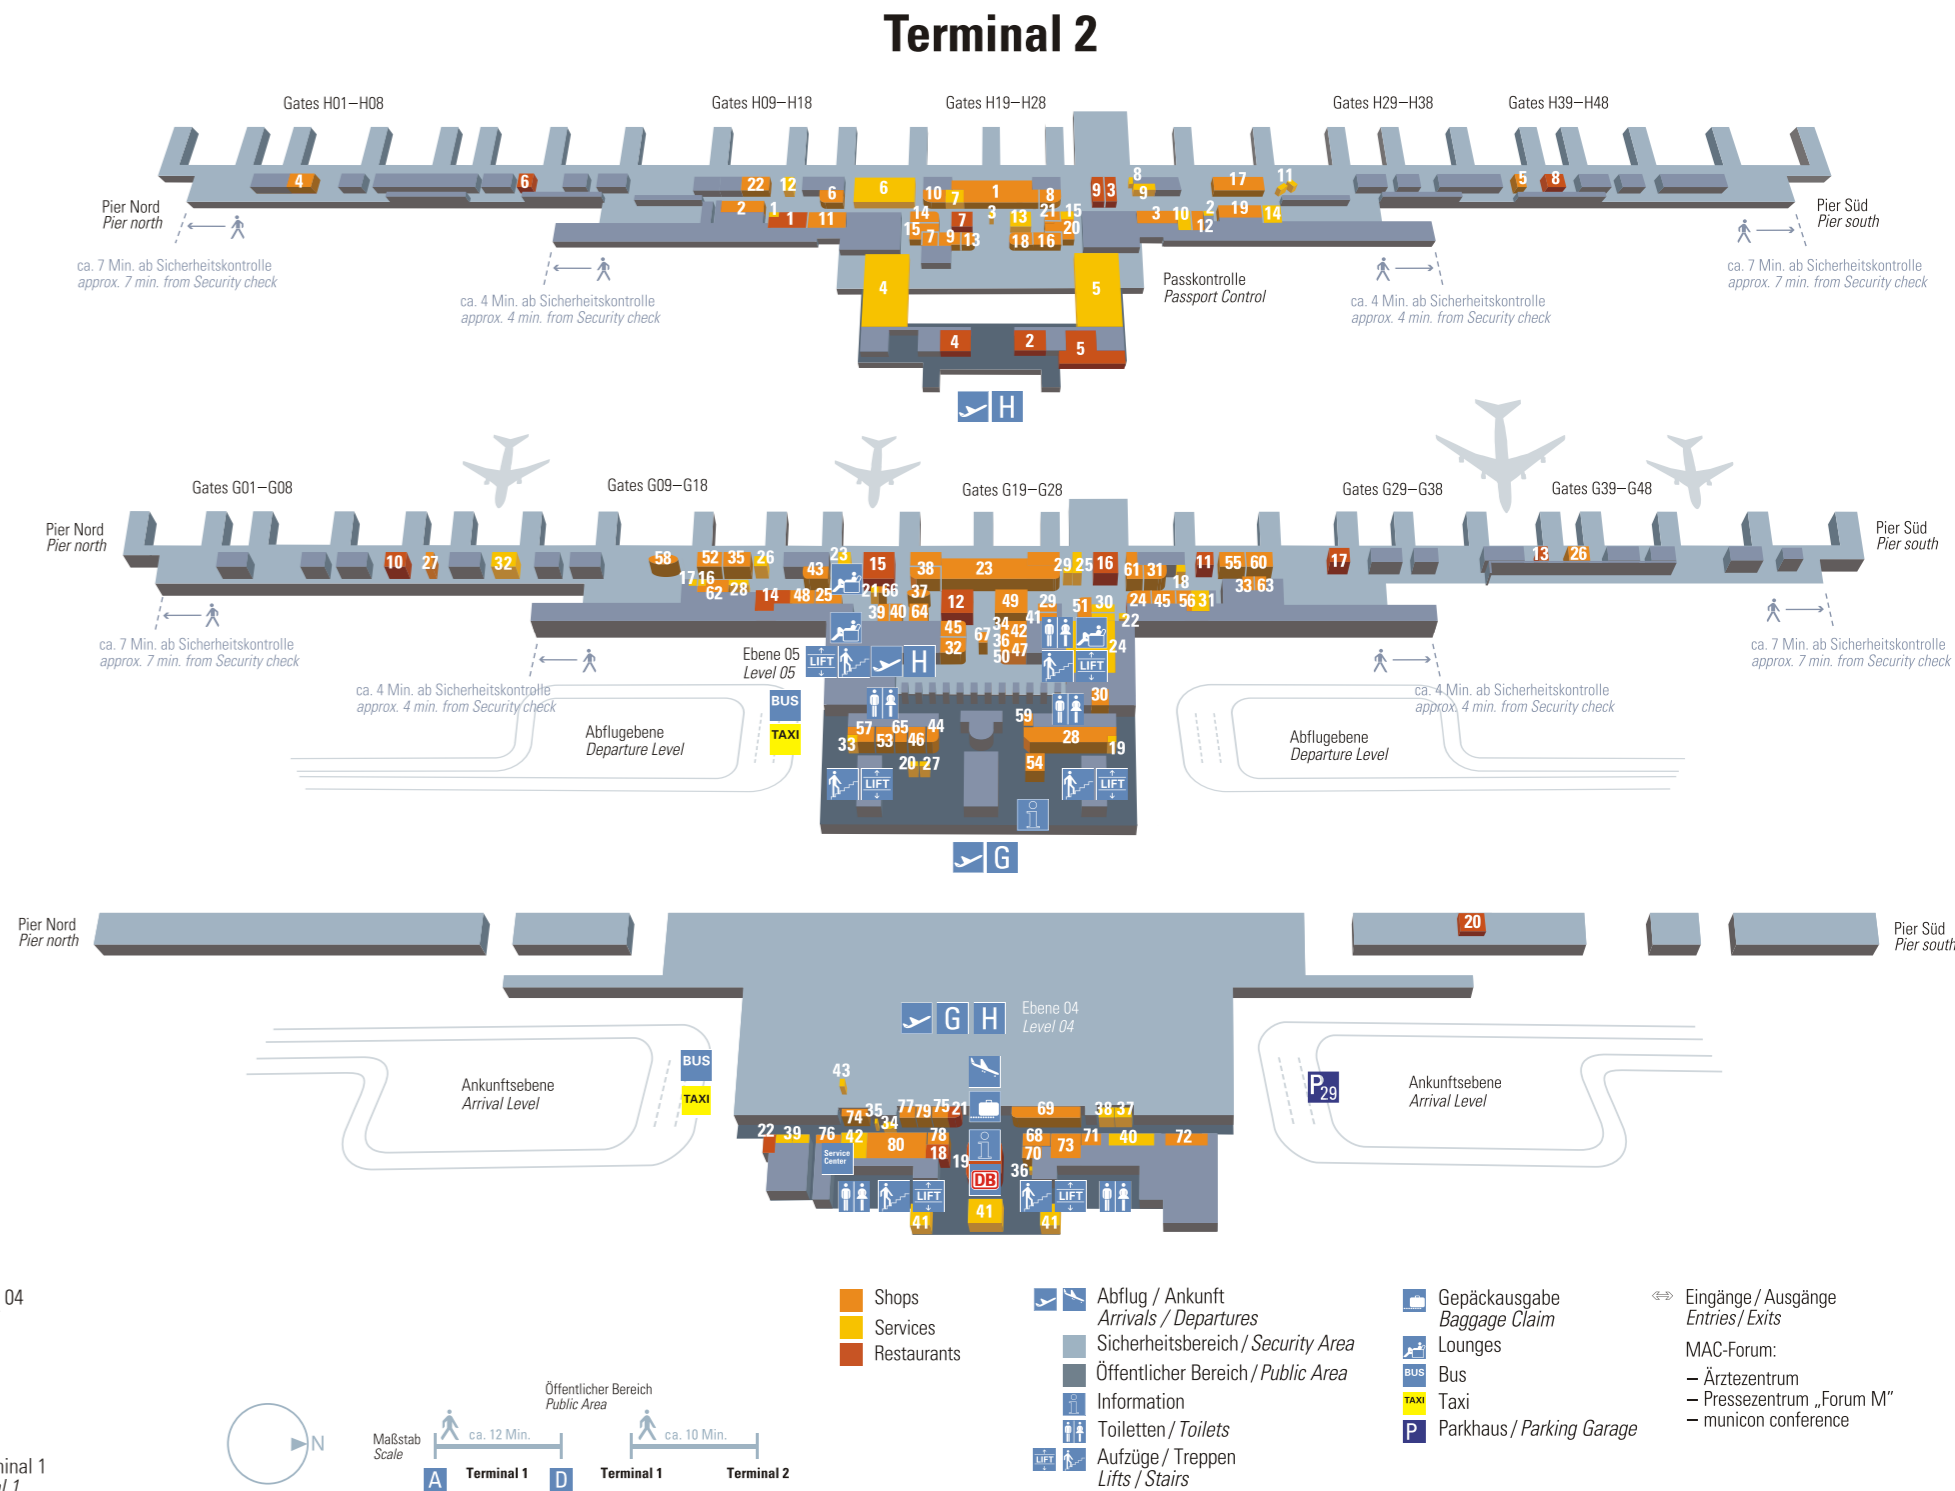

Ebene Level 05

Abflug/Departure Gates H01–H48 Shopping

Ebene Level 04

Check-in Abflug/Departure Gates G01–G48 Shopping Parkhaus Parking Garage

Ebene Level 03

Ankunft/Arrival Bus | Taxi Gates G61–G83 Zugang über Ebene 04 Access via level 04 Shopping Parkhaus Parking Garage Gepäckausgabe Baggage Claim Übergang zum Terminal 1 Transfer to Terminal 1