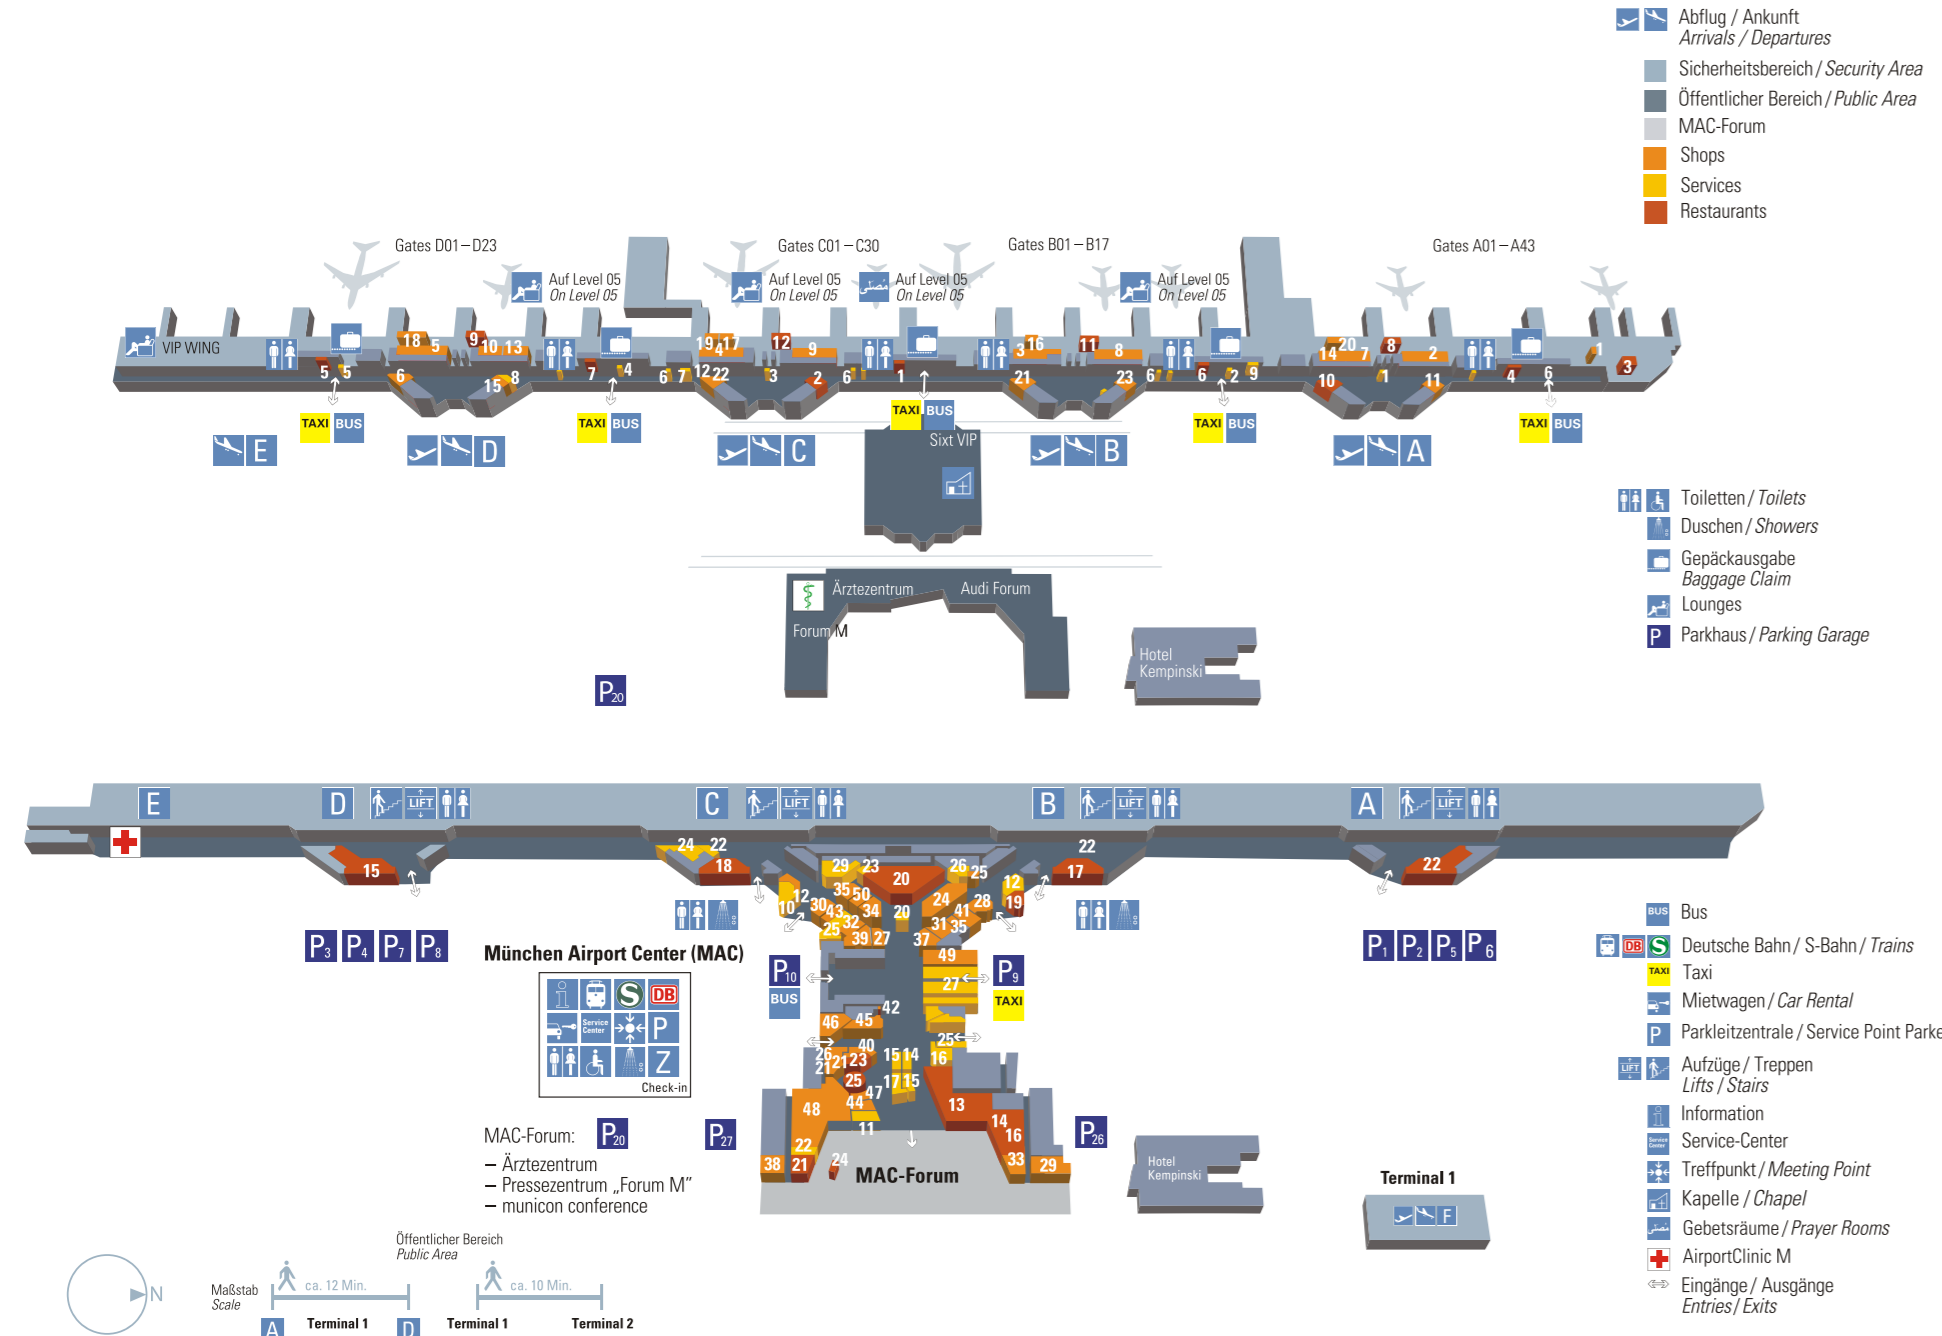

Terminal 1 / München Airport Center (MAC)

Terminal 1/München Airport Center (MAC)

Shops

- Travel Value/Duty Free**
- 1 Duty Free
- Presse/Reisebedarf Newspapers/Travel needs**
- 2 Checkout Jupiter
 - 3 Checkout Saturn
 - 4 Gateshop
 - 5 Last Orders
- Fashion/Accessoires**
- 6 BOSS/E. Zegna Accessoires
 - 7 Burberry
 - 8 Ferragamo

Ebene Level 04

- Travel Value/Duty Free**
- 1 Travel Value/Duty Free Modul A Nord
 - 2 Travel Value/Duty Free Modul A
 - 3 Travel Value/Duty Free Modul B
 - 4 Travel Value/Duty Free Modul C
 - 5 Travel Value/Duty Free Modul D
- Presse/Reisebedarf Newspapers/Travel needs**
- 6 Check In Modul D
 - 7 Check Out Modul A
 - 8 Check Out Modul B
 - 9 Check Out Modul C
 - 10 Check Out Modul D
 - 11 Newsterminal Modul A
- Fashion/Accessoires**
- 12 BK Spektrum
 - 13 Desigual
 - 14 home of shirts by seidensticker
 - 15 Studio M
- Uhren/Schmuck/Optik Jewelry/Optics**
- 16 LOOK Modul B
 - 17 LOOK Modul C

Ebene Level 03

- Presse/Reisebedarf Newspapers/Travel needs**
- 24 Newspoint
 - 25 Newspoint Audiobooks
 - 26 Wagner's Tabakforum/Lotto/Deutsche Post
- Fashion/Accessoires**
- 27 Benetton
 - 28 BOSS/BOSS Woman
 - 29 Crew Shop
 - 30 Esprit Collection
 - 31 FTC Cashmere
 - 32 Jack Wolfskin
 - 33 Jeans Lounge
- Schuhe/Lederwaren/Reisegepäck Shoes/Leather Goods/Luggage**
- 34 Marc O'Polo
 - 35 MORE & MORE
 - 36 Palmers
 - 37 Strenesse
- Uhren/Schmuck/Optik Jewelry/Optics**
- 38 Optic Air
- Schuhe/Lederwaren/Reisegepäck Shoes/Leather Goods/Luggage**
- 40 Picard
 - 41 ShoePort
- Geschenke/Souvenirs Gifts**
- 42 Blumen Outlet Kiosk
 - 43 Buyern
 - 44 FC Bayern Fanshop
 - 45 t-Düpfel
 - 46 Vedes Spielwaren
- Lebensmittel/Feinkost Groceries/Finefood**
- 47 Bäckerei Wünsche
 - 48 Edeka
- Kosmetik/Wellness**
- 49 Müller Drogerie
 - 50 The Body Shop